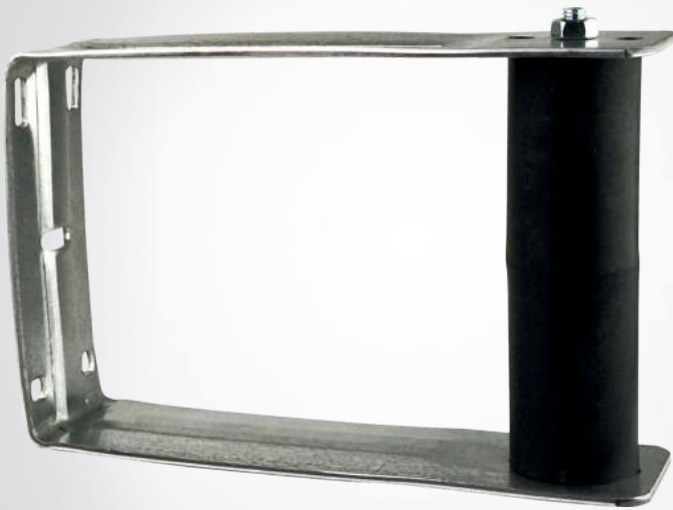

## Steel Wall Mount

for SAT Antennas

This SCHWAIGER® wall mount is suitable for mounting offset dishes with a diameter of 30 to 60 cm. It is made of galvanized iron and has a round piece made of plastic.

## FEATURES (WAH6230 011)

- for mounting offset antennas with a diameter of up to 90 cm

## TECHNICAL DATA

quality	* Standard
Wall distance	220 mm
Diameter	42 mm
Material of product	Steel galvanised plastic
Colour	black/silver
Dimensions (width)	60 mm
Dimensions (height)	145 mm
Dimensions (depth)	220 mm
packaging	bulk