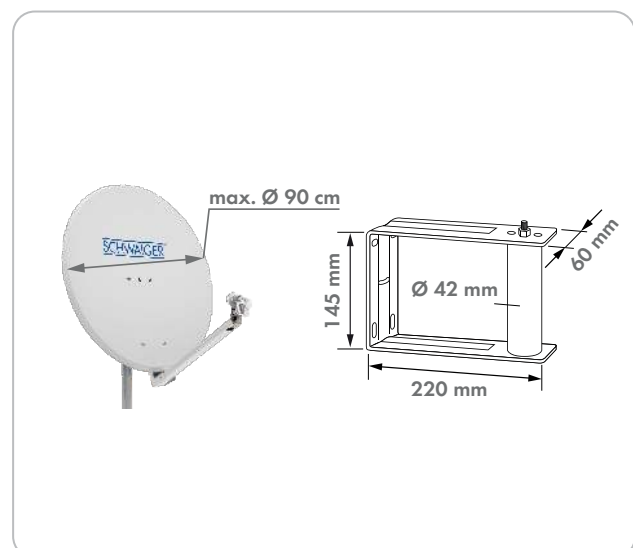

## Steel Wall Mount

for SAT Antennas

This SCHWAIGER® wall mount is suitable for mounting offset dishes with a diameter of 30 to 60 cm. It is made of galvanized iron and has a round piece made of plastic.

## FEATURES (WAH6230 011)

- for mounting offset antennas with a diameter of up to 90 cm

## TECHNICAL DATA

quality	* Standard
Wall distance	220 mm
Diameter	42 mm
Material of product	Steel galvanised plastic
Colour	black/silver
Dimensions (width)	60 mm
Dimensions (height)	145 mm
Dimensions (depth)	220 mm
packaging	bulk