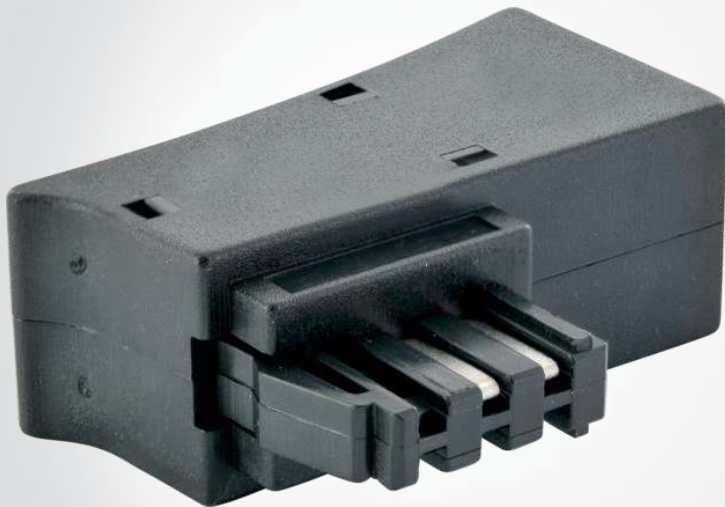

## TAE/DSL Steckeradapter

TAE-F connector | RJ45 jack

This SCHWAIGER® adapter is equipped with one TAE-F plug and one RJ45 (8P2C) jack. It can be used for the DSL connection of Telekom Speedport or Fritzbox devices on the telephone connector socket.

## FEATURES (TST4215 533)

- for connecting DSL modems to the telephone socket, suitable for example for Telekom Speedport or Fritzbox devices
- LAN cable is required to establish a connection

## TECHNICAL DATA

quality	* Standard
Connections	1x TAE-F connector 1x RJ45 jack (8P2C)
Colour	black
packaging	sliding bilster SBL1S-24

Last updated: 28.12.2016