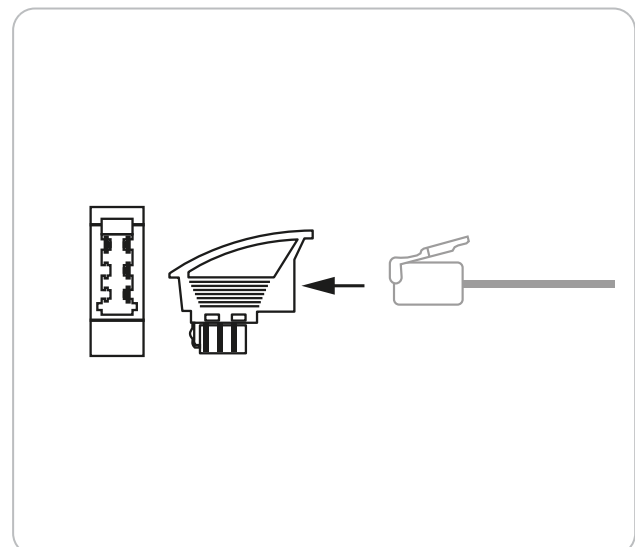

TECHNICAL DATA

quality	* Standard
Connections	1x TAE-F connector 1x RJ45 jack (8P2C)
Colour	black
packaging	sliding bilster SBL1S-24