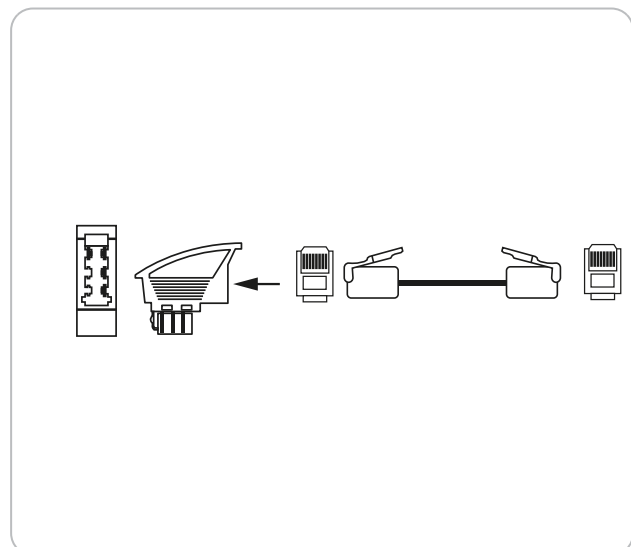

☆☆☆
STANDARD

TAE/DSL Adapter With Modem Cable

TAE-F plug | RJ45 jack, RJ45 plug > RJ45 plug

This SCHWAIGER adapter with modem cable can be used with telephone sockets for the DSL connection of modems such as Telekom Speedport or Fritzbox.

ARTICLE INFORMATION

Article Nr
EAN

TAL6732 533
4004005017809

4 004005 017809

Last updated: 23.01.2017

FEATURES (TAL6732 533)

- for connecting DSL modems to the telephone socket, suitable for example for Telekom Speedport or Fritzbox devices
- high-quality cable, especially suitable for ADSL and the VDSL high-speed internet
- moulded strain relief, mechanically resilient
- pin connections modular plug (RJ45) middle (pin 4 + 5)

TECHNICAL DATA

quality	* Standard
Connections	1x TAE-F connector 1x RJ45 jack (8P2C) 2x RJ45 plug (8P2C)
Form of cable	flat
Cable length	6 m
Colour	black
packaging	sealed blister SBL02

Last updated: 23.01.2017