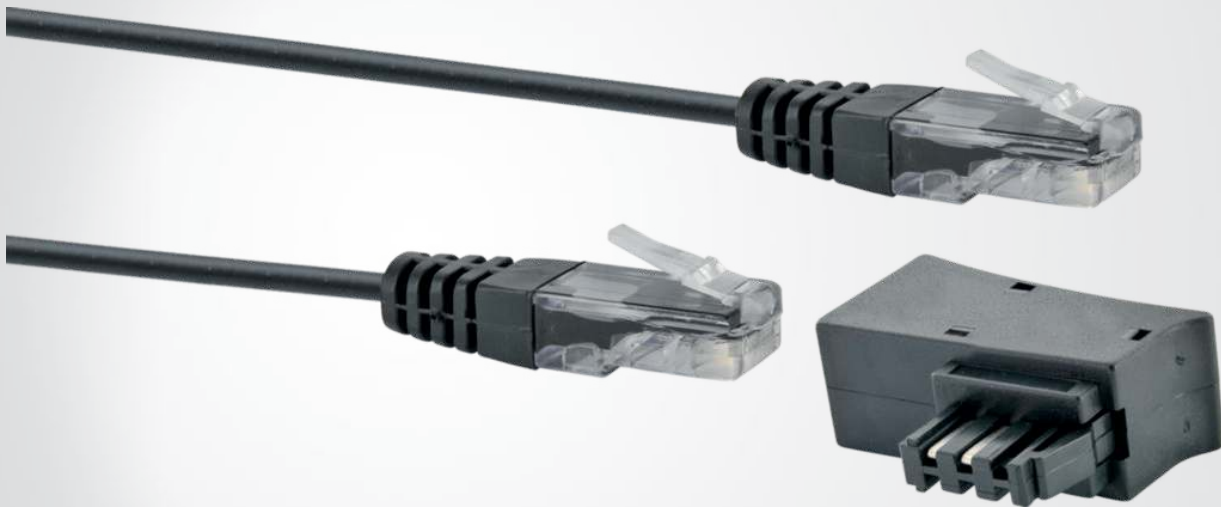

☆☆☆
STANDARD

TAE/DSL Adapter With Modem Cable

TAE-F plug | RJ45 jack, RJ45 plug > RJ45 plug

This SCHWAIGER adapter with modem cable can be used with telephone sockets for the DSL connection of modems such as Telekom Speedport or Fritzbox.

ARTICLE INFORMATION

Article Nr
EAN

TAL6732 533
4004005017809

4 004005 017809

Last updated: 23.01.2017

FEATURES (TAL6732 533)

- for connecting DSL modems to the telephone socket, suitable for example for Telekom Speedport or Fritzbox devices
- high-quality cable, especially suitable for ADSL and the VDSL high-speed internet
- moulded strain relief, mechanically resilient
- pin connections modular plug (RJ45) middle (pin 4 + 5)

TECHNICAL DATA

quality	* Standard
Connections	1x TAE-F connector 1x RJ45 jack (8P2C) 2x RJ45 plug (8P2C)
Form of cable	flat
Cable length	6 m
Colour	black
packaging	sealed blister SBL02

Last updated: 23.01.2017