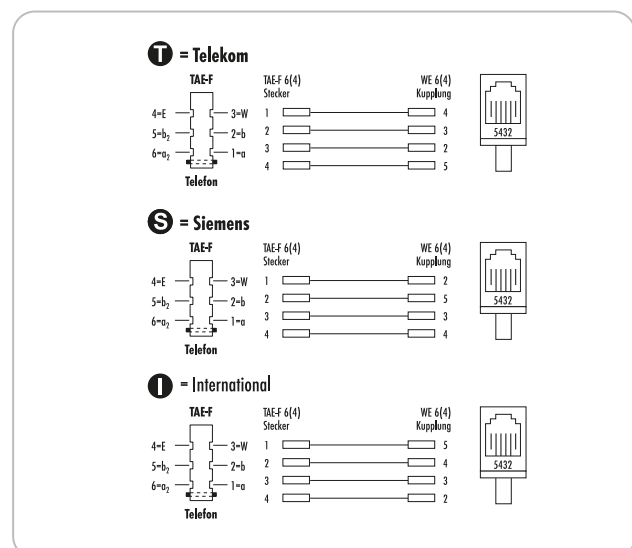

★★★
PROFESSIONAL

Telephone Connection Set with 3 adapters

This 4-piece SCHWAIGER® telephone connection set is used to connect all common phones to a TAE connector socket. To do so, the telephone cable is plugged into one of the 3 adapters and connected to the telephone connector socket. The adapters are labelled.

Adapter "S" is used for Siemens phones, "T" for Telekom phones and "I" for international phones.

ARTICLE INFORMATION

Article Nr
EAN

TAL6410 032
4004005641028

Last updated: 28.03.2016

FEATURES (TAL6410 032)

- set consists of:
 - TAE F connector for Telekom devices
 - TAE F connector for Siemens devices
 - TAE F connector for international devices
 - RJ11 telephone connection cable
- connector "F" for using a telephone

TECHNICAL DATA

Connections	2x RJ11 plug (6P4C) 3x TAE-F connector (6P4C)
Cable length	10 m
Colour	white
packaging	sliding blister 4c

Last updated: 28.03.2016