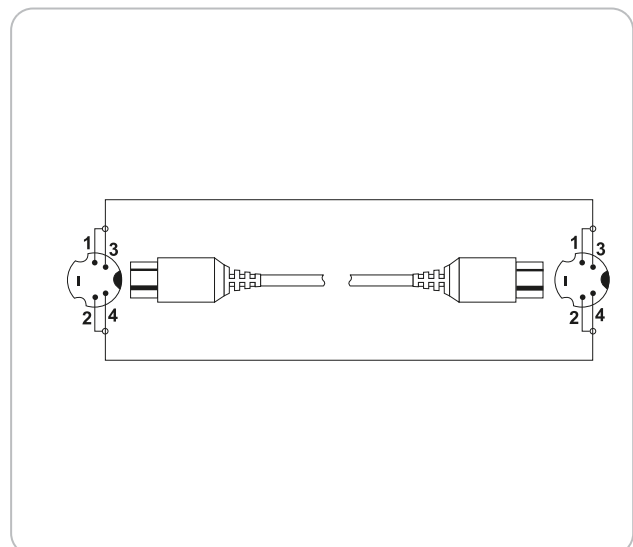

## S-VHS Connection Cable

Mini-DIN plug > Mini-DIN plug

This SCHWAIGER® S-VHS connection cable is used to connect devices equipped with S-VHS/Mini-DIN connections, e.g. a DVD player and a TV.

## FEATURES (SVL4200 533)

- individually shielded wires
- S-VHS video connection

## TECHNICAL DATA

Connections	2x Mini-DIN plug
Plugs	contact: metal
Cable length	2 m
Colour	black
packaging	sealed blister SBL03

Last updated: 28.03.2016