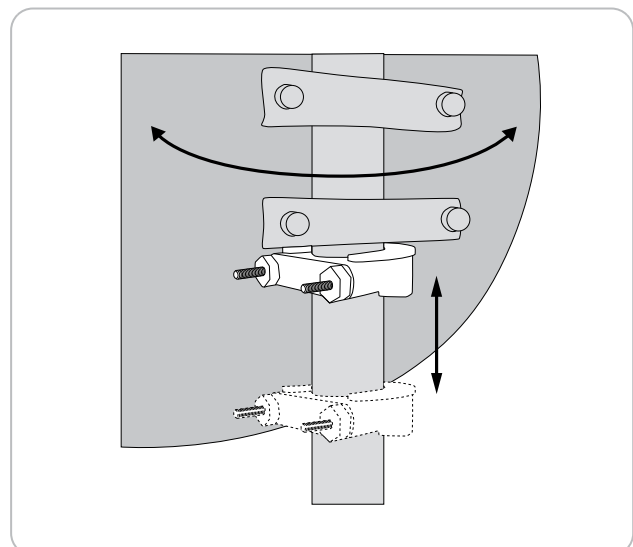

SCHWAIGER® installation and alignment aid can be easily installed and removed.

ARTICLE INFORMATION

Article Nr
EAN

SJH4060
4004005533422

Last updated: 23.03.2016

FEATURES (SJH4060)

- fast and precise alignment of satellite offset antennas
- prevents the antenna from slipping off
- allows for easy horizontal alignment
- Praktischer Überwurf für die einfache Montage
- for pipes with an outer diameter of up to 60 mm

TECHNICAL DATA

quality	** Professional
Material of product	plastic
Dimensions (width)	900 mm
Dimensions (height)	30 mm
Dimensions (depth)	110 mm
packaging	polybag

Last updated: 23.03.2016