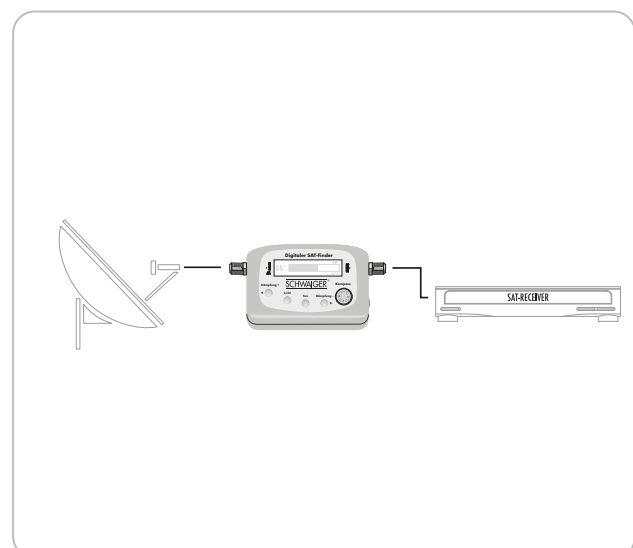

## LCD SAT Finder

with compass and acoustic level indicator

This SCHWAIGER® SAT finder allows for fast and precise alignment of a satellite system, especially ASTRA and EUTELSAT. The device is easy to operate and ideal for home use. An illuminated display and an acoustic signal indicator allow for fast alignment of the

## FEATURES (SF80 011)

- fast and precise alignment of satellite offset antennas
- especially suitable for ASTRA and EUTELSAT
- compass for precise horizontal alignment
- power supply through the connected receiver
- F connections

## TECHNICAL DATA

Connections (input)	1 x F jack
Connections (output)	1 x F jack
Display	LCD display
Frequency range	950 - 2150 MHz
display for signal quality	yes
Display of signal strength	yes
Transmission loss	< 3 dB (typical)
Power consumption	(max.) 110 mA
Power supply	12 - 20 V
Material of product	plastic
Accessories (included)	detailed user manual
Dimensions (width)	100 mm
Colour	blue
Dimensions (height)	24 mm
Dimensions (depth)	67 mm
packaging	carton