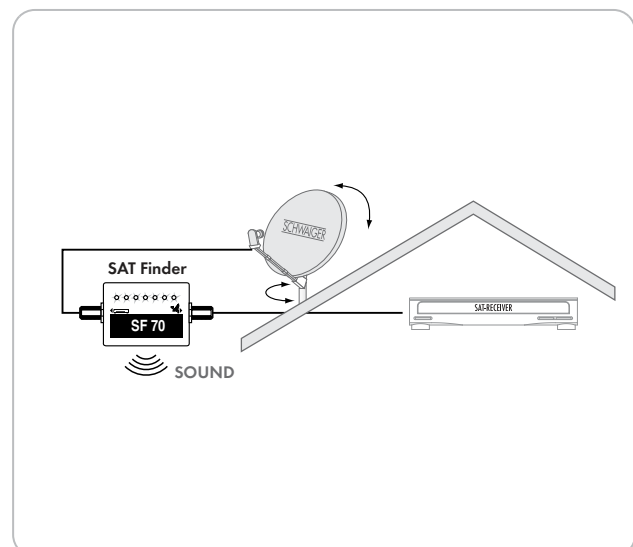

## SAT Finder (6+1 LED)

This SCHWAIGER® SAT finder allows for fast and precise alignment of a satellite system. 6 light-emitting diodes indicate the respective reception level and a green LED displays the operating status of the SAT finder.

## FEATURES (SF70 221)

- fast and precise alignment of satellite offset antennas
- especially suitable for ASTRA and EUTELSAT
- clear display of all data due to bright LEDs
- acoustic field strength signal
- light-emitting diodes with broad measurement range
- power supply through the connected receiver
- F connections

## TECHNICAL DATA

Connections	2x F jack
Display	7 LED
Frequency range	950 - 2150 MHz
display for signal quality	yes
Display of signal strength	yes (acoustically)
Transmission loss	< 8 dB
Power supply	12 - 20 V DC 10 mA
Accessories (included)	F connection cable (1.5 m), detailed user manual
Dimensions (width)	93 mm
Colour	silver
Dimensions (height)	49 mm
Dimensions (depth)	30 mm
packaging	sliding blister 5c