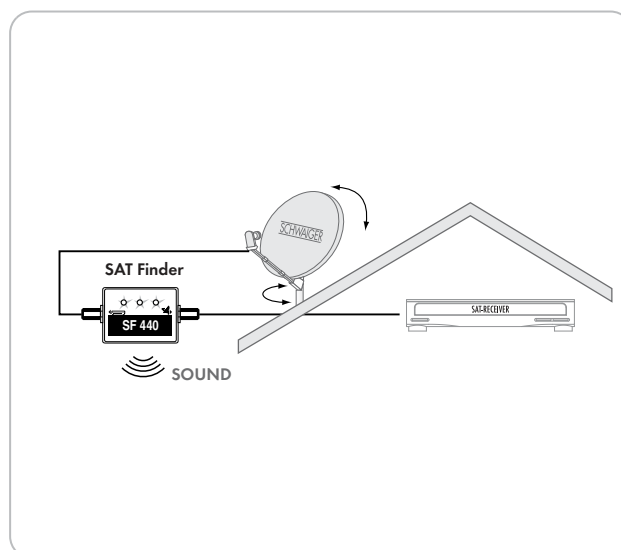

## SAT Finder (3+1 LED)

This SCHWAIGER® SAT finder allows for fast and accurate alignment of a satellite system. Three LEDs indicate the respective measuring range. The operating status of the SAT finder is shown by a power LED.

## FEATURES (SF440 531)

- especially suitable for ASTRA and EUTELSAT
- clear display of all data due to bright LEDs
- light-emitting diodes with broad measurement range
- fast and precise alignment of satellite offset antennas
- power supply through the connected receiver

## TECHNICAL DATA

quality	* Standard
Connections	2x F jack
Display	4 LED
Frequency range	950 - 2150 MHz
Display of signal strength	yes
display for signal quality	yes
Transmission loss	< 8 dB
Power supply	12 - 20 V DC
	80 mA
Material of product	Aluminium
Accessories (included)	detailed user manual
Dimensions (width)	93 mm
Colour	silver
Dimensions (height)	49 mm
Dimensions (depth)	30 mm
packaging	sealed blister SBL07