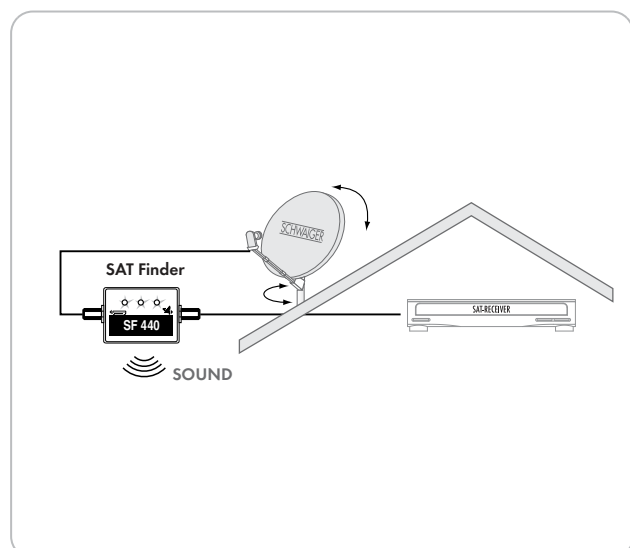

★☆☆
STANDARD4
LEDs

SAT Finder (3+1 LED)

This SCHWAIGER® SAT finder allows for fast and accurate alignment of a satellite system. Three LEDs indicate the respective measuring range. The operating status of the SAT finder is shown by a power LED.

ARTICLE INFORMATION

Article Nr
EANSF440 221
4004005440225

Last updated: 23.03.2016

FEATURES (SF440 221)

- especially suitable for ASTRA and EUTELSAT
- clear display of all data due to bright LEDs
- light-emitting diodes with broad measurement range
- fast and precise alignment of satellite offset antennas
- power supply through the connected receiver

TECHNICAL DATA

Connections	2x F jack
Display	4 LED
Frequency range	950 - 2150 MHz
display for signal quality	yes
Display of signal strength	yes
Transmission loss	< 8 dB
Power supply	12 - 20 V DC
	80 mA
Material of product	Aluminium
Accessories (included)	detailed user manual
Dimensions (width)	93 mm
Colour	silver
Dimensions (height)	49 mm
Dimensions (depth)	30 mm
packaging	sliding blister 3b