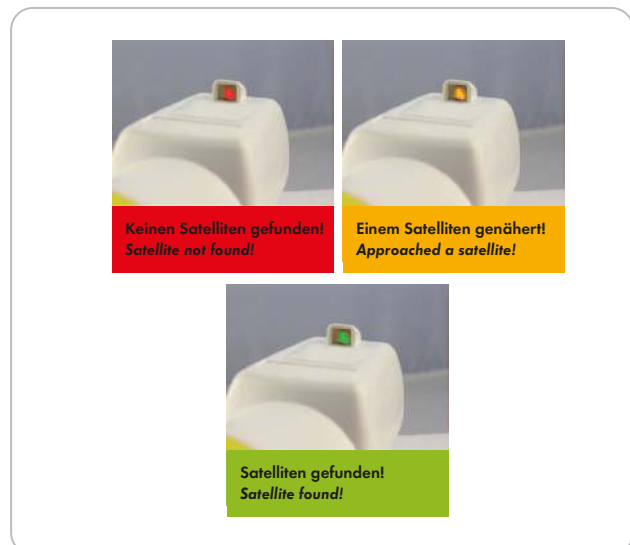

TECHNICAL DATA

quality	** Professional
Mounting type	mounting on walls or masts
Point of use	outdoor use
Connections (LNB)	1x F jack
Frequency range	950 - 2150 MHz
Oscillation frequency	9,75 GHz (low) 10,6 GHz (high)
Power supply	100 - 240 V , 50/60 Hz 12 V DC
Power consumption	< 3,5 W during operation < 1 W in sleep mode
Reflector dimensions (width)	350 mm
Reflector dimensions (height)	350 mm
Feed diameter	40 mm
Elevation range	20 - 62 °
Colour	light gray
packaging	carton