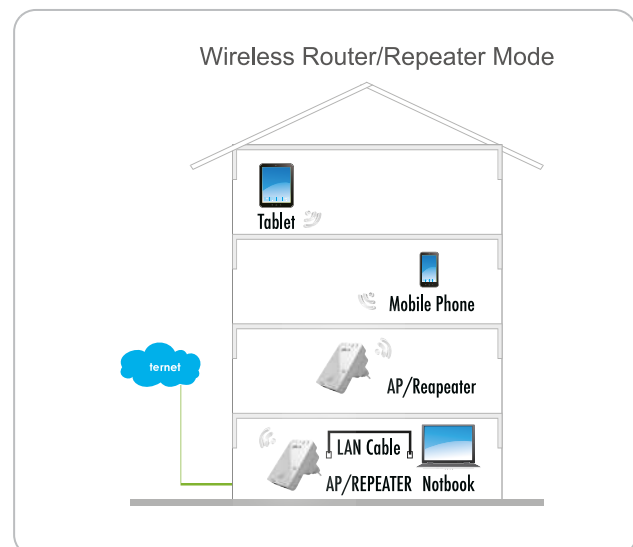

TECHNICAL DATA

Quality	** Professional
Connections	1x Euro plug (type C) 2x RJ45 jack (8P8C)
Data transfer	(max.) 300 Mbit/s
Display	5 LED
Content (package)	1
Colour	white
Dimensions (width)	47 mm
Dimensions (height)	74 mm
Dimensions (depth)	70 mm
Packaging	carton