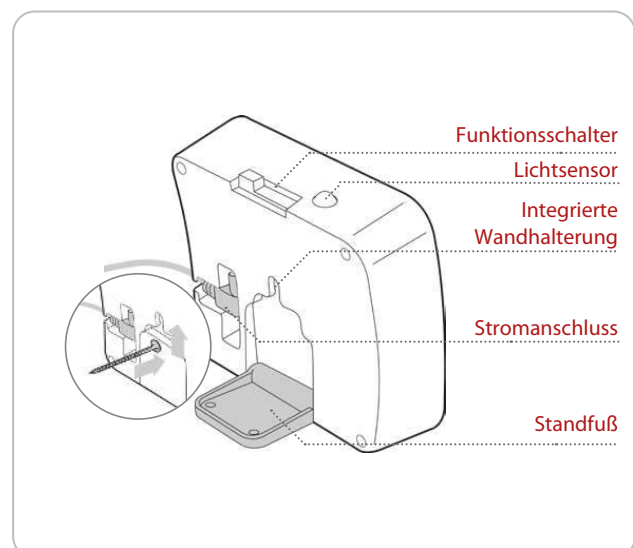

Mobiset TV Simulator

The patented Mobiset TV effect light with 12 LEDs simulates remarkably realistic light effects of a TV. People are led to believe that someone is present in the house. The TV effect light is the perfect addition to an alarm system. It has a flat, elegant look. You can leave the

house or the apartment without worrying because from the outside it appears as if somebody is home.

ARTICLE INFORMATION

Article Nr
EAN

MTVLED
4026924090084

Last updated: 29.01.2017

FEATURES (MTVLED)

- four different operating times
- night light function
- start via twilight switch
- no repeating light effects
- high luminosity
- can be mounted on walls
- adjustable base foot

TECHNICAL DATA

Point of use	indoor use
Power supply	1,8 W
Operation voltage	220 V , power supply adapter
Colour	black, silver
Dimensions (width)	75 mm
Dimensions (height)	25 mm
Dimensions (depth)	80 mm
Packaging	no details provided