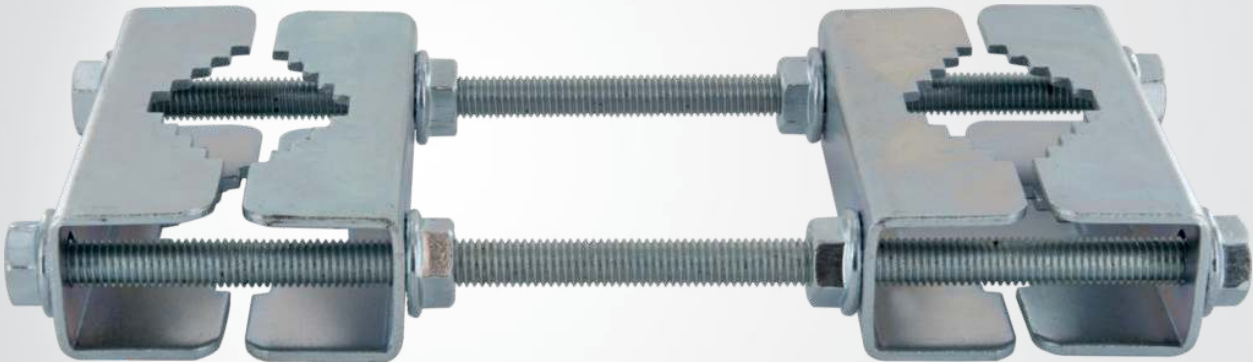

☆☆☆  
STANDARD

STEEL

Ø  
max.  
60  
mm

## Pipe spacer bracket

2-piece, up to 60 mm

This SCHWAIGER® double pipe clamp is suitable for parallel installation of 2 pipes. It consists of 2 identical pieces.

## FEATURES (MAH602 041)

- For pipes up to 60 mm outer diameter
- for parallel mounting of 2 pipes

## TECHNICAL DATA

Quality	STANDARD	Dimensions (length)	200 mm
Diameter	60 mm	Dimensions (width)	90 mm
Material of product	Steel electrogalvanised	Dimensions (height)	55 mm
Colour	silver	Packaging	polybag