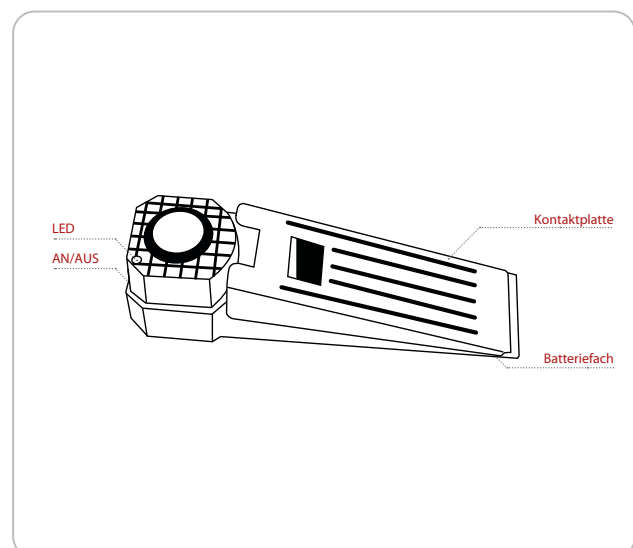

Mobiset Door Wedge with Alarm Function

With the Mobiset Doorstop Alarm, no burglar can catch you off guard anymore. Once placed and activated, a 125 dB alarm tone sounds when somebody is trying to open the door. In addition, it is wedged under the door and prevents it from opening. Due to the

integrated vibration sensor, it also reacts to attempts of removal.

ARTICLE INFORMATION

Article Nr
EAN

M20163
4026924201633

Last updated: 19.01.2017

FEATURES (M20163)

- mobile doorstop for use at home or when travelling
- extremely loud alarm
- no installation necessary
- rubber-coated bottom
- adjustable sensitivity level (high-medium-low)
- LED indicator light for operation

TECHNICAL DATA

Power supply	via battery: 9 V Block
Material of product	plastic
Colour	black
Dimensions (width)	41 mm
Dimensions (height)	46 mm
Dimensions (depth)	162 mm
Volume	125 dB
packaging	no details provided