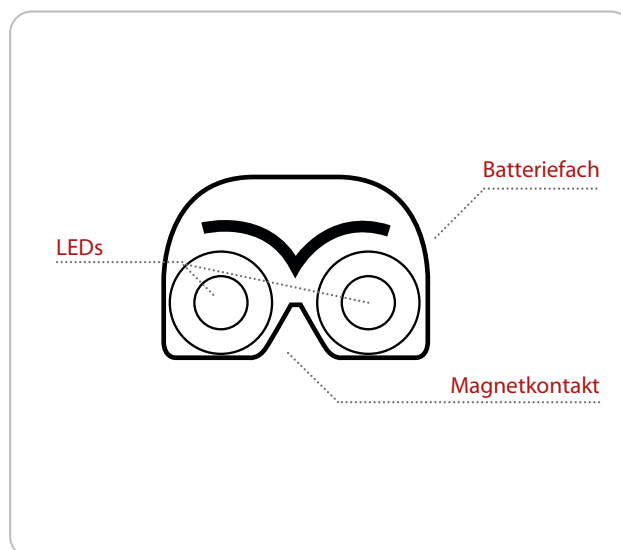

Mobiset Work Light for Tools

The Mobiset WorkLight is a mini lamp which is only 2.4 cm long. Due to the built-in magnet, it can be attached to any metallic tool, e.g. screwdriver. Thanks to the lamp being magnetic, you always have one hand free. The light is automatically switched on upon

connecting with the tool. Three button cell batteries allow for up to 10000 times of use or 8 hours of continuous use.

ARTICLE INFORMATION

Article Nr
EAN

M20098
4026924200988

Last updated: 19.01.2017

FEATURES (M20098)

- two powerful LEDs
- switches on and off automatically
- solid housing
- can be attached to metallic objects due to built-in magnet
- additional ON/OFF switch

TECHNICAL DATA

Power supply	via battery: button cell battery
Colour	black
Dimensions (width)	160 mm
Dimensions (height)	190 mm
Dimensions (depth)	240 mm
Operation time	8 h
packaging	sealed blister SF