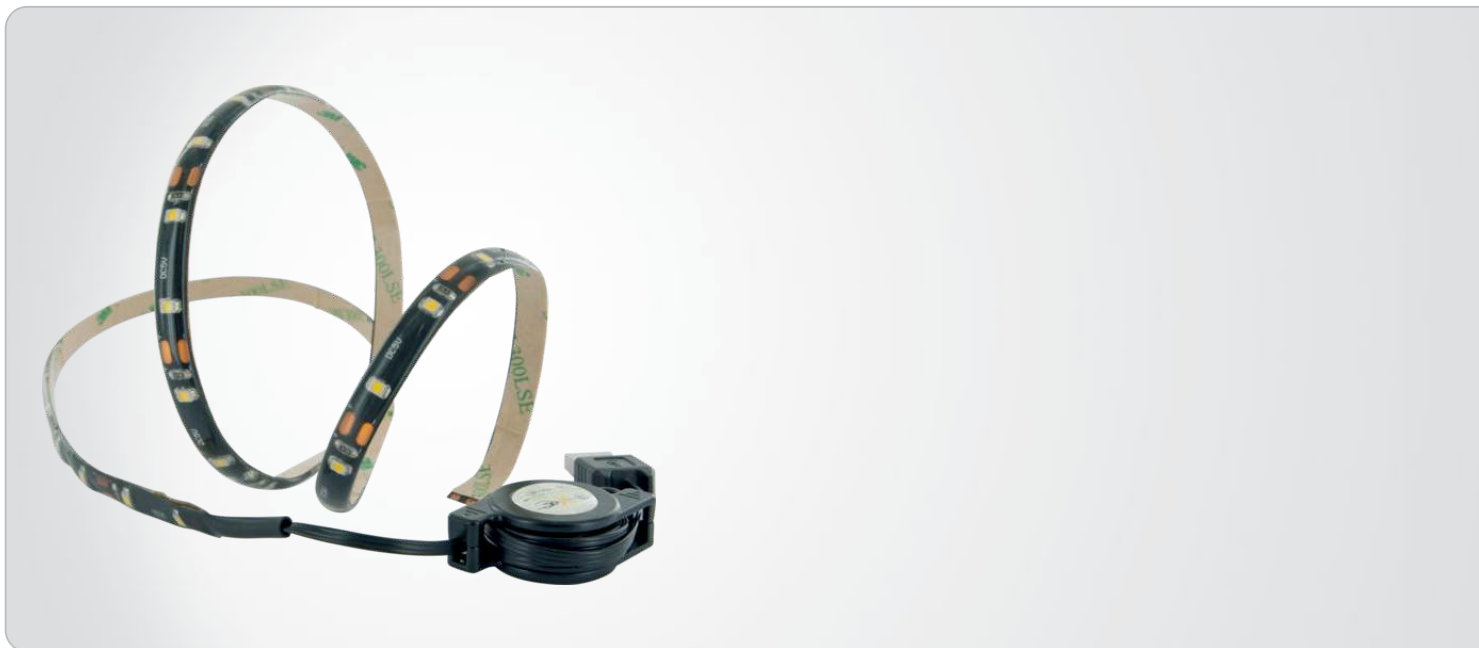

★ ★ ★
ULTIMATE

LED ambient lighting "WHITE LED" for indirect lighting

The SCHWAIGER® LED ambient lighting is an atmospheric backlighting for TV devices. The power supply will be ensured through a USB port on the TV. As the name suggests, the indirect light shines in a neutral white tone. The light strip can be easily attached by the

adhesive strip on the back and can be mounted through the flat structure and flexibility virtually anywhere.

ARTICLE INFORMATION

Article Nr
EAN

LWHLED01
4004005011678

Last updated: 10.02.2020

FEATURES (LWHLED01)

- LED light strip for indirect lighting
- fixation by adhesive tape on the back
- extremely flexible and easy to lay
- extremely flat design

TECHNICAL DATA

Quality	PROFESSIONAL
Power supply	via USB
Type of lamps	light-emitting diodes (LED)
Battery type	CR 2025