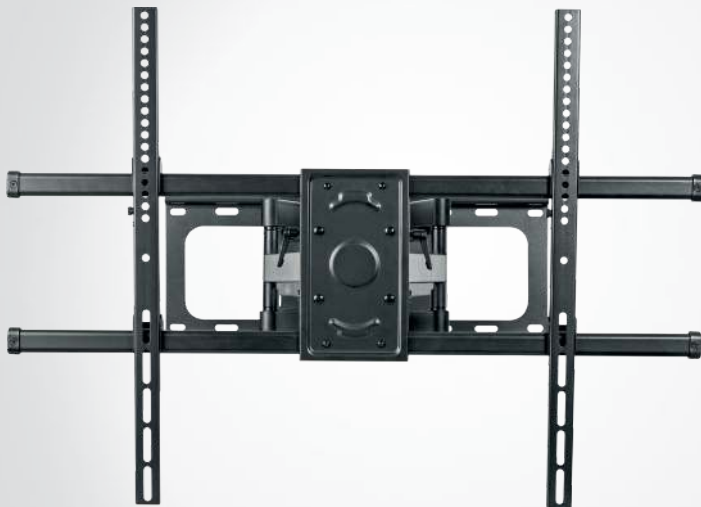

★★★
ULTIMATE

TV Wall Mount "MOTION 8"

for 75 kg weight, tiltable, swiveling, rotatable

The SCHWAIGER® TV wall mount with two swivel arms is suitable for mounting very large flat screens. The wall mount can be tilted forward, rotated axially and swiveled to the right or left. An integrated spirit level helps with the exact alignment of the mounting rail.

The joints can be easily adjusted in strength. In addition, this wall mount is characterized by an extremely high load capacity.

ARTICLE INFORMATION

Article Nr
EAN

LWHD9075 513
4004005035360

4 004005 035360

Last updated: 06.04.2021

FEATURES (LWHD9075 513)

- mount for a flat screen (LED, LCD, TFT or plasma screen)
- extendable double support arm for different viewing angles
- hinges can easily be tightened or loosened
- can be tilted forward
- can be swivelling left and right
- solid design
- easy installation and handling
- content: wall mount, installation accessories, user manual

TECHNICAL DATA

Mounting type	wall mounting
VESA norm	200 x 200/300 x 200/300 x 300/400 x 200/400 x 300/400 x 400/600 x 400/800 x 400/800 x 600
Diagonal screen size	228 cm 50 - 90 "
Wall distance	69 - 635 mm
Support arm	double swivel arm with 4 + 1 hinges
Tiltable (vertically)	+5 ° to -15 °
Swivelling (horizontal)	120°
Swivelling (axial)	+3° to -3°
Capacity	75 kg
Material of product	metal
Packaging	carton