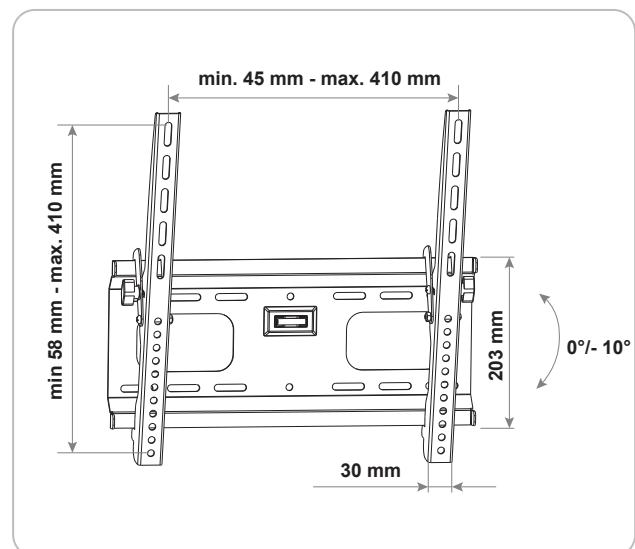

Last updated: 28.03.2016

FEATURES (LWH4275 511)

- easy installation
- integrated bubble level for accurate alignment of the mounting rail
- high mechanical resilience
- can be tilted forward
- installation on sturdy walls only

TECHNICAL DATA

quality	** Professional
Mounting type	wall mounting
VESA norm	400 x 400
Diagonal screen size	81 - 140 cm
Wall distance	46 mm
Support arm	horizontally adjustable
Tiltable (vertically)	-10° bis 0°
Capacity	75 kg
Accessories (included)	complete with installation instructions and accessories
Material of product	metal powder-coated stainless
Colour	black
Weight	2,5 kg
Dimensions (width)	475 mm
Dimensions (height)	225 mm
Dimensions (depth)	60 mm
Guarantee	5-year guarantee
packaging	carton