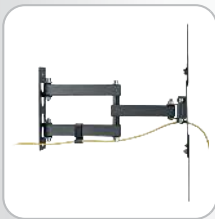

## TV Wall Mounts

for Flat & Curved TVs 23 – 55"

The Full Motion TV wall mount from SCHWAIGER® is designed for mounting flat & curved TVs with a screen size between 58 and 139 cm and a maximum weight of 30 kg. Thanks to many different possible VESA sizes, the wall mount is suitable for many TV models. The wall mount with two joints is extremely versatile and can be tilted at the front as well

as swivelled to the left and right in order to always obtain the optimum viewing angle from anywhere in the room. Thanks to the FISCHER® brand dowels and other high-quality mounting materials supplied, installation on suitable walls is always simple, secure and stable.

## FEATURES (LWH33040)

- Full Motion TV wall mount for flat & curved TVs
- Suitable for screen sizes from 23 - 55" (58 - 139cm)
- Supports VESA standards up to max. 400 x 400
- Extremely movable: can be tilted forwards, as well as swivelled to the left and right
- For the optimal viewing angle from anywhere in the room
- With two joints for an individual alignment
- Foldable to save space
- Stable design and secure hold for TVs up to 30 kg
- Strength and stability tested; 3 times approved
- Integrated clip for neat cable management
- Easy installation and handling
- Including FISCHER branded dowels and other high-quality mounting material
- Scope of delivery: TV wall mount, mounting material, assembly instructions, safety notes

## TECHNICAL DATA

Suitable for	Flat Panel TVs/Curved TVs/Flat screens
Mounting type	wall mounting
VESA norm	100 x 100/100 x 200/200 x 100/200 x 200/300 x 200/300 x 300/400 x 200/400 x 300/400 x 400
Diagonal screen size	58 - 139 cm / 23 - 55 "
Wall distance	60 - 382 mm
Support arm	swivel arm with 2 hinges
Tiltable (vertically)	+3° to -10°