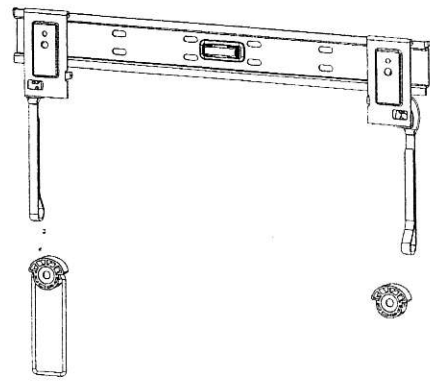

Montage Anleitung LWH 3263

LED/TFT Wandhalter

50kg/110lbs

(A) x4 M4x14	(B) x4 M5x14	(C) x4 M6x14	(D) x4 M4x30	(E) x4 M5x30	(F) x4 M6x30	(G) x4 M8x25	(H) x4 M8x40
(I) x6 Ø10x50	(J) x6 M6.3x55	(K) x2 D5	(L) x6 D6	(M) x2 D8	(N) x4 12x6x13	(O) x4 17.5x8.2x20	