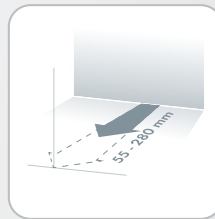

FEATURES (LWH240 511)

- solid design
- mount for a flat screen (LED, LCD, TFT or plasma screen)
- integrated cable gland
- easy installation through CLICK & SAVE system
- rotating mounting plate

TECHNICAL DATA

quality	*** Ultimate
Mounting type	wall mounting
VESA norm	75 x 75/100 x 100/200 x 100/200 x 200
Diagonal screen size	58 - 107 cm
Wall distance	55 - 280 mm
Support arm	swivel arm with 2 hinges
Tiltable (vertically)	-15° bis +15°
Swivelling (horizontal)	-90° bis +90°
Swivelling (axial)	360°
Capacity	25 kg
Accessories (included)	installation instructions and accessories
Material of product	metal powder-coated stainless
Colour	black
Weight	1,7 kg
Dimensions (width)	220 mm
Dimensions (height)	220 mm
Dimensions (depth)	280 mm
packaging	carton
Last updated: 28.03.2016