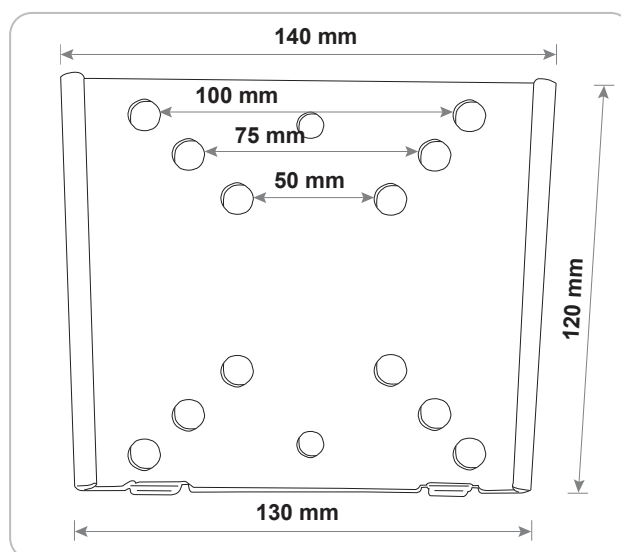

## TECHNICAL DATA

quality	* Standard
Mounting type	wall mounting
VESA norm	50 x 50/75 x 75/100 x 100
Diagonal screen size	33 - 69 cm
Wall distance	15 mm
Capacity	30 kg
Accessories (included)	complete with installation instructions and accessories
Material of product	metal powder-coated stainless
Colour	black
Weight	0.6 kg
Dimensions (width)	140 mm
Dimensions (height)	120 mm
Dimensions (depth)	20 mm
Guarantee	5-year guarantee
packaging	carton