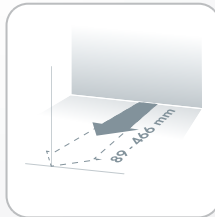

★★★
PROFESSIONAL

TV Wall Mount (3 Hinges)

for Flat Screens (58 - 107 cm)

The SCHWAIGER® TV wall mount with three hinges is suitable for mounting a flat screen. Special features are the easy installation, the integrated cable gland and wall cover. The wall mount can be swivelled to either the right

or the left side and is tiltable. For installation on sturdy and suitable walls only!

ARTICLE INFORMATION

Article Nr
EAN

LWH050 011
4004005050066

Last updated: 02.12.2020

FEATURES (LWH050 011)

- hinged mount for one monitor or flat screen
- hinges can easily be tightened or loosened
- easy installation
- with wall cover
- integrated cable gland
- solid design
- installation on sturdy walls only
- content: 1x wall bracket, 1x mounting accessories, user manual

TECHNICAL DATA

Quality	PROFESSIONAL
Mounting type	wall mounting
VESA norm	75 x 75/100 x 100/200 x 200
Diagonal screen size	58 - 107 cm 23 - 42 "
Wall distance	476 mm
Support arm	swivel arm with 3 hinges
Tiltable (vertically)	-20° to +20°
Swivelling (horizontal)	180°
Capacity	30 kg
Colour	black
Material of product	metal powder-coated stainless
Weight	1,9 kg
Dimensions (width)	220 mm
Dimensions (height)	220 mm
Dimensions (depth)	476 mm
Packaging	carton