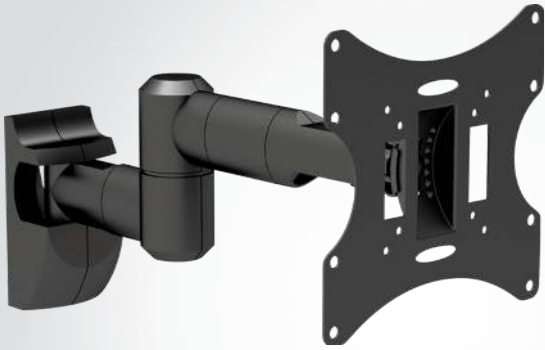

★★★
PROFESSIONAL

TV Wall Mount (3 Hinges)

for Flat Screens (58 - 107 cm)

The SCHWAIGER® TV wall mount with three hinges is suitable for mounting a flat screen. Special features are the easy installation, the integrated cable gland and wall cover. The wall mount can be swivelled to either the right

or the left side and is tiltable. For installation on sturdy and suitable walls only!

ARTICLE INFORMATION

Article Nr
EAN

LWH050 011
4004005050066

Last updated: 02.12.2020

FEATURES (LWH050 011)

- hinged mount for one monitor or flat screen
- hinges can easily be tightened or loosened
- easy installation
- with wall cover
- integrated cable gland
- solid design
- installation on sturdy walls only
- content: 1x wall bracket, 1x mounting accessories, user manual

TECHNICAL DATA

Quality	PROFESSIONAL
Mounting type	wall mounting
VESA norm	75 x 75/100 x 100/200 x 200
Diagonal screen size	58 - 107 cm 23 - 42 "
Wall distance	476 mm
Support arm	swivel arm with 3 hinges
Tiltable (vertically)	-20° to +20°
Swivelling (horizontal)	180°
Capacity	30 kg
Colour	black
Material of product	metal powder-coated stainless
Weight	1,9 kg
Dimensions (width)	220 mm
Dimensions (height)	220 mm
Dimensions (depth)	476 mm
Packaging	carton