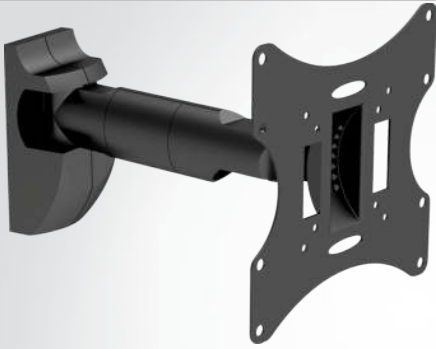

## TV Wall Mount (2 Hinges) for Flat Screens (58 - 107 cm)

The SCHWAIGER® TV wall mount with two hinges is suitable for mounting a monitor or flat screen. Special features are the easy installation, the integrated cable gland and wall cover. The wall mount can be swivelled to either the right or the left side and is

tiltable. For installation on sturdy and suitable walls only!

## FEATURES (LWH040 011)

- easy installation
- hinges can easily be tightened or loosened
- hinged mount for one monitor or flat screen
- with wall cover
- integrated cable gland
- installation on sturdy walls only
- solid design

## TECHNICAL DATA

quality	** Professional
Mounting type	wall mounting
VESA norm	75 x 75/100 x 100/200 x 200
Diagonal screen size	58 - 107 cm
Wall distance	330 mm
Support arm	swivel arm with 2 hinges
Tiltable (vertically)	-20° bis +20°
Swivelling (horizontal)	2x 180°
Capacity	30 kg
Accessories (included)	complete with installation instructions and accessories
Material of product	metal powder-coated stainless
Colour	black
Weight	1,5 kg
Dimensions (width)	220 mm
Dimensions (height)	220 mm
Dimensions (depth)	330 mm
Guarantee	5-year guarantee
packaging	carton