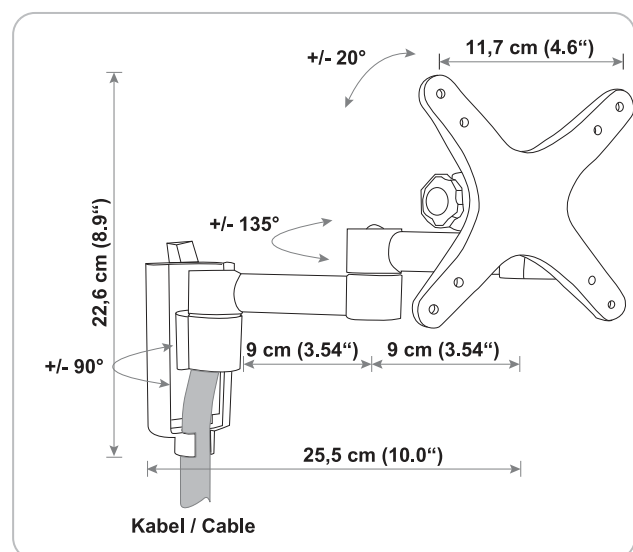

★ ★ ★
PROFESSIONAL

TV Wall Mount (3 Hinges)

for Flat Screens (33 - 76 cm)

The SCHWAIGER® TV wall mount with three hinges is suitable for mounting a flat screen. Special features are the easy CLICK & SAVE installation, the integrated bubble level and cable gland. The wall mount can be swivelled to either the right or the left side, as

the hinges can easily be tightened or loosened as desired. For installation on sturdy and suitable walls only!

ARTICLE INFORMATION

Article Nr
EAN

LWH032 031
4004005032024

Last updated: 28.03.2016

5 JAHRE
GARANTIE
YEAR WARRANTY

FEATURES (LWH032 031)

- hinged mount for one monitor or flat screen
- easy installation through CLICK & SAVE system
- integrated cable gland
- integrated bubble level for accurate alignment of the mounting rail

TECHNICAL DATA

quality	** Professional
Mounting type	wall mounting
VESA norm	75 x 75/100 x 100
Diagonal screen size	33 - 76 cm
Wall distance	90 mm
Support arm	swivel arm with 3 hinges
Tiltable (vertically)	-20° bis +20°
Swivelling (horizontal)	-90° bis +90° und -135° bis +135°
Capacity	18 kg
Accessories (included)	complete with installation instructions and accessories
Material of product	aluminium die cast
Colour	black
Weight	1.22 kg
Dimensions (width)	117 mm
Dimensions (height)	226 mm
Dimensions (depth)	255 mm
Guarantee	5-year guarantee
packaging	sealed blister SF