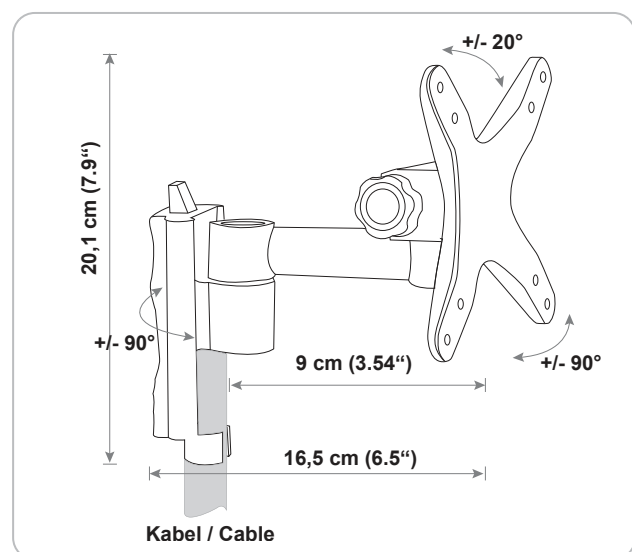

## TV Wall Mount (2 Hinges)

for Flat Screens (33 - 76 cm)

The SCHWAIGER® TV wall mount with two hinges is suitable for mounting a monitor or a small flat screen. Special features are easy CLICK & SAVE installation, the integrated bubble level and cable gland. The wall mount can be swivelled to either the right or left side

## FEATURES (LWH031 031)

- hinged mount for one monitor or flat screen
- hinges can easily be tightened or loosened
- integrated cable gland
- integrated bubble level for accurate alignment of the mounting rail
- easy installation through CLICK & SAVE system

## TECHNICAL DATA

quality	** Professional
Mounting type	wall mounting
VESA norm	75 x 75/100 x 100
Diagonal screen size	33 - 76 cm
Wall distance	90 mm
Support arm	swivel arm with 2 hinges
Tiltable (vertically)	-20° bis +20°
Swivelling (horizontal)	-90° bis +90°
Capacity	18 kg
Accessories (included)	complete with installation instructions and accessories
Material of product	aluminium die cast
Colour	black
Weight	1.04 kg
Dimensions (width)	173 mm
Dimensions (height)	201 mm
Dimensions (depth)	165 mm
Guarantee	5-year guarantee
packaging	sealed blister SF