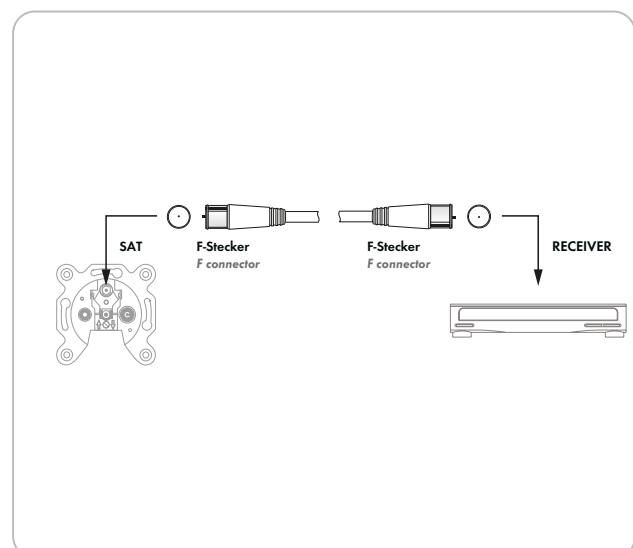

## FEATURES (KVCQ50 532)

- Quick plug system
- shielded twice for low susceptibility to electromagnetic interference
- solid nickel-plated internal PIN
- extremely flexible and easy to lay

## TECHNICAL DATA

quality	** Professional
Connections	2x F quick connector
Impedance	75 Ohm
Plugs	metal brass insert
Cable design	0.5 mm (inner conductor) 2.8 mm (dielectric) 5 mm (sheath)
Shielding value	75 dB
Shielding	shielded twice
Shielding material	aluminium composite film/64-wire copper braid
Inner conductor	CU
Cable length	5 m
Material of product	plastic
Colour	white
packaging	sealed blister SBL02