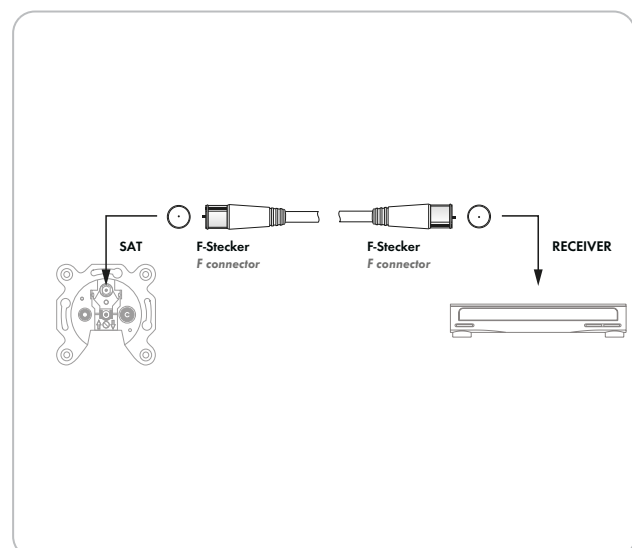

## FEATURES (KVCQ15 532)

- Quick plug system
- shielded twice for low susceptibility to electromagnetic interference
- solid nickel-plated internal PIN
- extremely flexible and easy to lay

## TECHNICAL DATA

quality	** Professional
Connections	2x F quick connector
Impedance	75 Ohm
Plugs	metal brass insert
Cable design	0.5 mm (inner conductor) 2.8 mm (dielectric) 5 mm (sheath)
Shielding value	75 dB
Shielding	shielded twice
Shielding material	aluminium composite film/64-wire copper braid
Inner conductor	CU
Cable length	1.5 m
Material of product	plastic
Colour	white
packaging	sealed blister SBL03