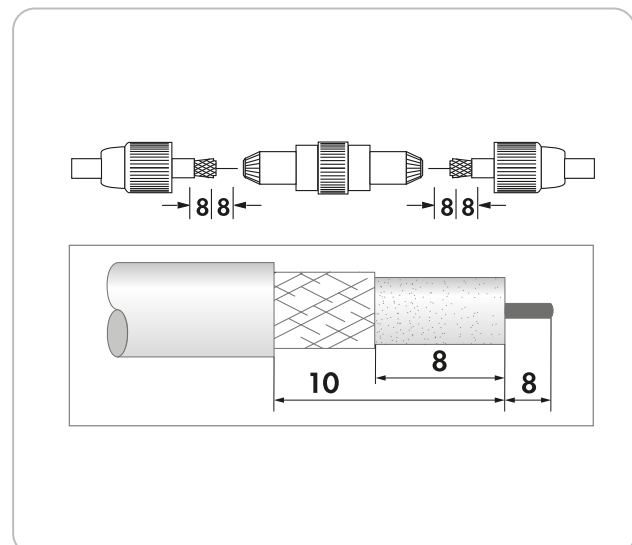

Cable Connector

This SCHWAIGER[®] connector is used as connecting piece or for the extension of coaxial cables.

ARTICLE INFORMATION

Article Nr
EAN

KVB36 122
4004005360011

Last updated: 19.01.2017

(KVB36 122)

- clip-on inner conductor
- high load capacity

TECHNICAL DATA

Material of product	metal plastic
Colour	white
Diameter	0.5 - 1.1 mm (inner conductor) 4 - 7.5 mm (cable)
Content (package)	2
packaging	sliding blister 1b