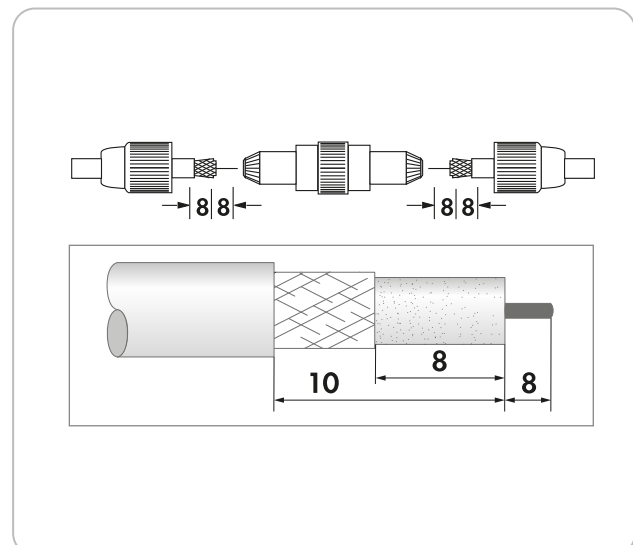

Cable Connector

This SCHWAIGER[®] connector is used as connecting piece or for the extension of coaxial cables.

ARTICLE INFORMATION

Article Nr
EAN

KVB36 102
4004005360202

Last updated: 20.01.2017

(KVB36 102)

- clip-on inner conductor
- high load capacity

TECHNICAL DATA

Material of product	metal plastic
Colour	white
Diameter	0.5 - 1.1 mm (inner conductor) 4 - 7.5 mm (cable)
Content (package)	10
packaging	polybag