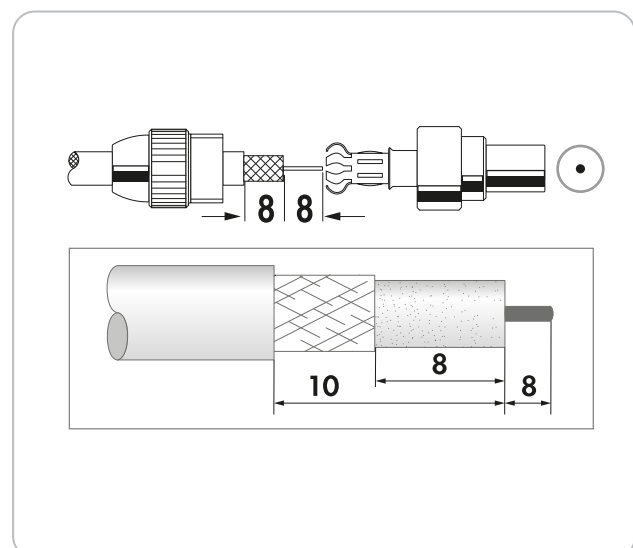

IEC Connector

This SCHWAIGER® connector is suitable for installation on coaxial cables. After the cable has been thoroughly stripped, the connector is simply screwed onto the sheath. A suitable

stripping tool and aids for screwing on the connector are available from SCHWAIGER®.

ARTICLE INFORMATION

Article Nr KST50 141
EAN 4004005500622

Last updated: 23.03.2016

FEATURES (KST50 141)

- for connecting TVs and antenna amplifiers to an antenna socket
- clip-on inner conductor
- high shielding value is guaranteed

TECHNICAL DATA

Connections	1x IEC connector
Diameter	0.5 - 1.1 mm (inner conductor) 4 - 7.5 mm (cable)
Content (package)	10
Plugs	fully shielded
Material of product	metal
Colour	silver
packaging	polybag