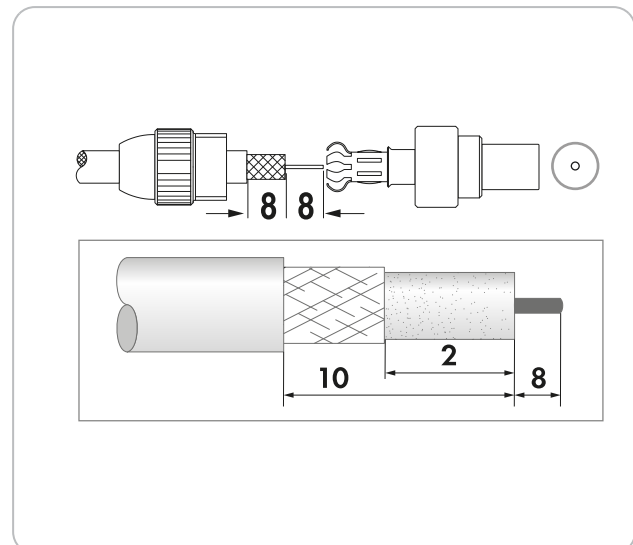

ANTENNA

quickFIX IEC Jack

This SCHWAIGER® QUICKFIX coaxial jack is used to connect a coaxial cable to an antenna socket. The solid jack was designed with several changes of cable in mind. The inner

conductors are pluggable. This jack allows for high-resolution reception quality.

ARTICLE INFORMATION

Article Nr
EAN

KST32 122
4004005320015

Last updated: 19.01.2017

(KST32 122)

- for connecting TVs and antenna amplifiers to an antenna socket
- clip-on inner conductor
- very easy installation
- Quick plug system

TECHNICAL DATA

Material of product	metal plastic
Colour	white
Connections	1x IEC jack
Diameter	0.5 - 1.1 mm (inner conductor) 4 - 7.5 mm (cable)
Content (package)	1
packaging	sliding blister 1 a

Last updated: 19.01.2017