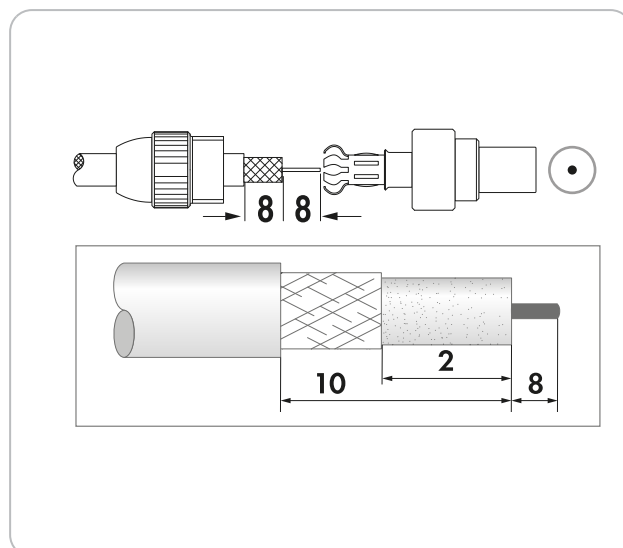

quickFIX IEC Connector

This SCHWAIGER® QUICKFIX coaxial connector is used to connect a coaxial cable to an antenna socket. The solid connector was designed with several changes of cable in mind. The inner conductors are pluggable.

This connector allows for high-resolution reception quality.

ARTICLE INFORMATION

Article Nr
EAN

KST30 604
4004005601145

Last updated: 19.01.2017

(KST30 604)

- for connecting TVs and antenna amplifiers to an antenna socket
- clip-on inner conductor
- very easy installation
- Quick plug system

TECHNICAL DATA

Material of product	metal plastic
Colour	white
Connections	1x IEC connector
Diameter	0.5 - 1.1 mm (inner conductor) 4 - 7.5 mm (cable)
Content (package)	4
packaging	polybag

Last updated: 19.01.2017