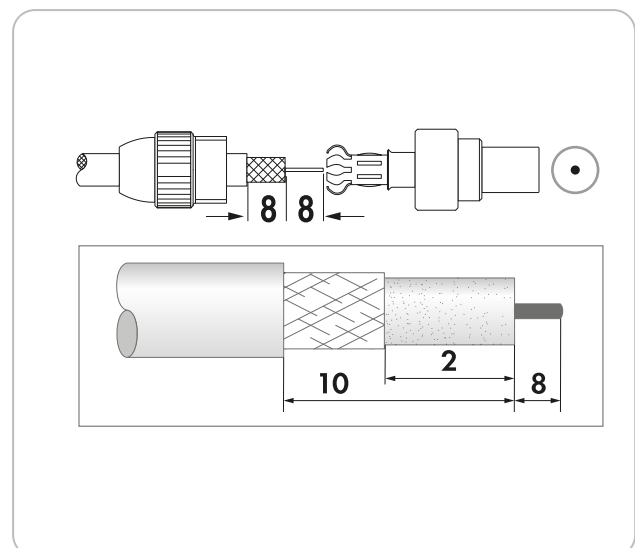

quickFIX IEC Connector

This SCHWAIGER® QUICKFIX coaxial connector is used to connect a coaxial cable to an antenna socket. The solid connector was designed with several changes of cable in mind. The inner conductors are pluggable.

This connector allows for high-resolution reception quality.

ARTICLE INFORMATION

Article Nr
EAN

KST30 601
4004005601251

Last updated: 20.01.2017

(KST30 601)

- for connecting TVs and antenna amplifiers to an antenna socket
- clip-on inner conductor
- very easy installation
- Quick plug system

TECHNICAL DATA

Material of product	metal plastic
Colour	white
Connections	1x IEC connector
Diameter	0.5 - 1.1 mm (inner conductor) 4 - 7.5 mm (cable)
Content (package)	1
packaging	polybag

Last updated: 20.01.2017