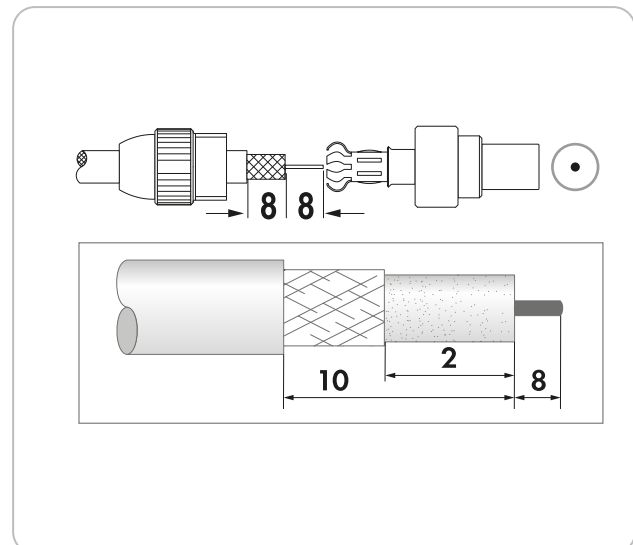

quickFIX IEC Connector

This SCHWAIGER® QUICKFIX coaxial connector is used to connect a coaxial cable to an antenna socket. The solid connector was designed with several changes of cable in mind. The inner conductors are pluggable.

This connector allows for high-resolution reception quality.

ARTICLE INFORMATION

Article Nr
EAN

KST30 122
4004005300017

Last updated: 19.01.2017

(KST30 122)

- for connecting TVs and antenna amplifiers to an antenna socket
- clip-on inner conductor
- very easy installation
- Quick plug system

TECHNICAL DATA

Material of product	metal plastic
Colour	white
Connections	1x IEC connector
Diameter	0.5 - 1.1 mm (inner conductor) 4 - 7.5 mm (cable)
packaging	sliding blister 1a

Last updated: 19.01.2017