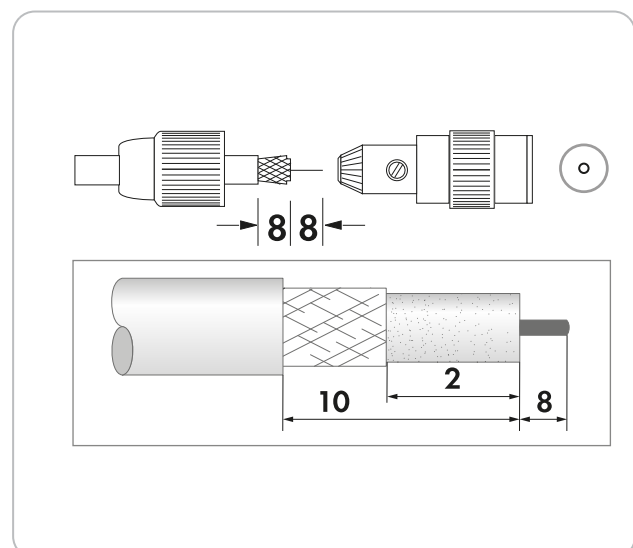

allows for ideal high-resolution reception quality.

ARTICLE INFORMATION

Article Nr
EAN

KST25 531
4004005503890

Last updated: 23.03.2016

FEATURES (KST25 531)

- for connecting TVs and antenna amplifiers to an antenna socket
- screwable inner conductor
- very easy installation

TECHNICAL DATA

quality	** Professional
Connections	1x IEC jack
Diameter	0.5 - 1.1 mm (inner conductor) 4 - 7.5 mm (cable)
Content (package)	1
Material of product	plastic chromium-plated
Colour	silver
packaging	sliding blister SBL1S