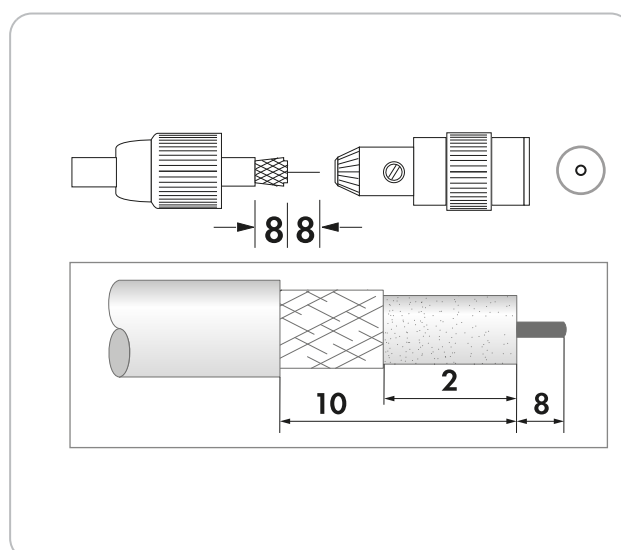

50
pcs.

IEC Jack 50-Piece Set

This SCHWAIGER® IEC jack is used to connect a coaxial cable to an antenna socket. The jack was designed with several changes of cable in mind. The inner conductors are

screwable. This jack allows for high-resolution reception quality.

ARTICLE INFORMATION

Article Nr
EAN

KST22 102
4004005220025

Last updated: 23.03.2016

FEATURES (KST22 102)

- for connecting TVs and antenna amplifiers to an antenna socket
- screwable inner conductor
- very easy installation

TECHNICAL DATA

Connections	1x IEC jack
Diameter	0.5 - 1.1 mm (inner conductor) 4 - 7.5 mm (cable)
Content (package)	50
Material of product	metal plastic
Colour	white
packaging	polybag

Last updated: 23.03.2016