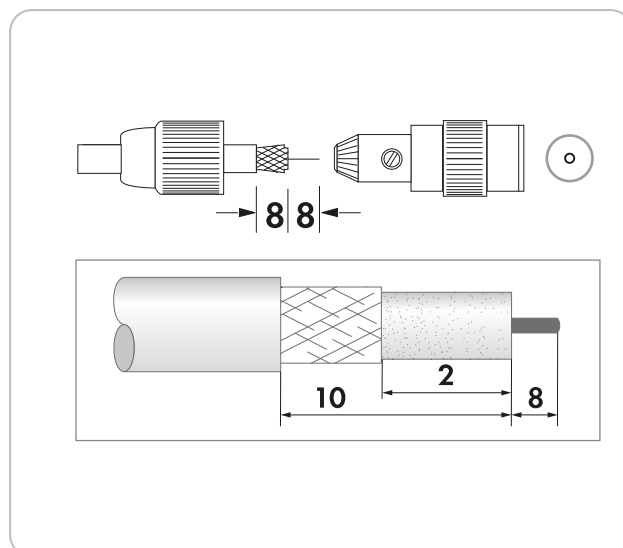

IEC Jack 4-Piece Set

This SCHWAIGER® IEC jack is used to connect a coaxial cable to an antenna socket. The jack was designed with several changes of cable in mind. The inner conductors are

screwable. This jack allows for high-resolution reception quality.

ARTICLE INFORMATION

Article Nr
EAN

KST21 604
4004005601138

Last updated: 19.01.2017

(KST21 604)

- for connecting TVs and antenna amplifiers to an antenna socket
- screwable inner conductor
- very easy installation

TECHNICAL DATA

Material of product	metal plastic
Colour	white
Connections	1x IEC jack
Diameter	0.5 - 1.1 mm (inner conductor) 4 - 7.5 mm (cable)
Content (package)	4
packaging	polybag

Last updated: 19.01.2017