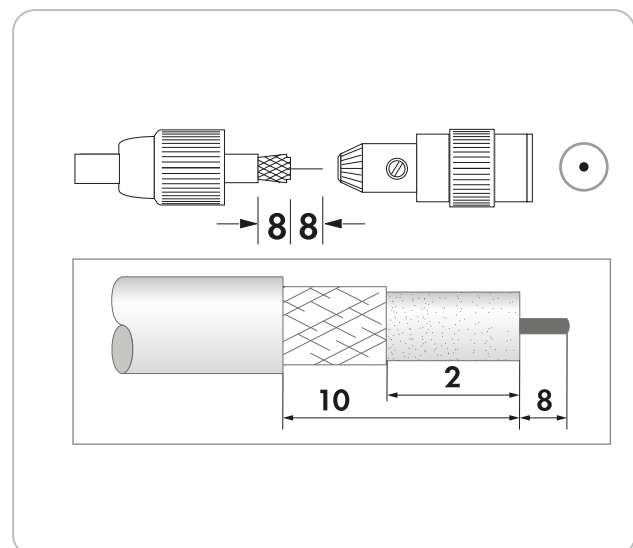

## HQ IEC Connector

This SCHWAIGER® coaxial connector is used to connect a coaxial cable to an antenna socket. The solid connector was designed with several changes of cable in mind. The inner

conductors are screwable. This connector allows for high-resolution reception quality.

### ARTICLE INFORMATION

Article Nr  
EAN

KST15S 531  
4004005204223

Last updated: 28.12.2016

(KST15S 531)

- for connecting TVs and antenna amplifiers to an antenna socket
- screwable inner conductor
- very easy installation

## TECHNICAL DATA

quality	*** Ultimate
Colour	chrome
Connections	1x IEC jack
Diameter	0.5 - 1.1 mm (inner conductor) 4 - 7.5 mm (cable)
Plugs	fully shielded
Material of product	plastic metallised
Content (package)	1
packaging	sliding bilster SBL1S-24