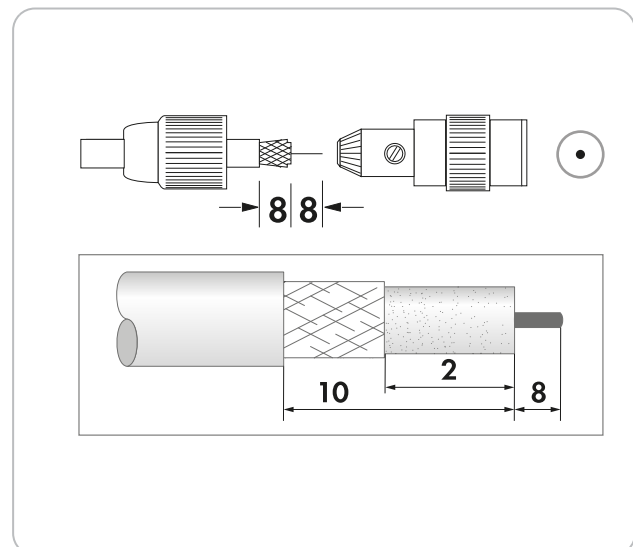

IEC Connector 50-Piece Set

This SCHWAIGER® IEC connector is used to connect a coaxial cable to an antenna socket. The solid connector was designed with several changes of cable in mind. The inner

conductors are screwable. This connector allows for high-resolution reception quality.

ARTICLE INFORMATION

Article Nr
EAN

KST12 102
4004005212020

Last updated: 23.03.2016

FEATURES (KST12 102)

- for connecting TVs and antenna amplifiers to an antenna socket
- very easy installation
- screwable inner conductor

TECHNICAL DATA

Connections	1x IEC connector
Diameter	0.5 - 1.1 mm (inner conductor) 4 - 7.5 mm (cable)
Content (package)	50
Material of product	metal plastic
Colour	white
packaging	polybag

Last updated: 23.03.2016