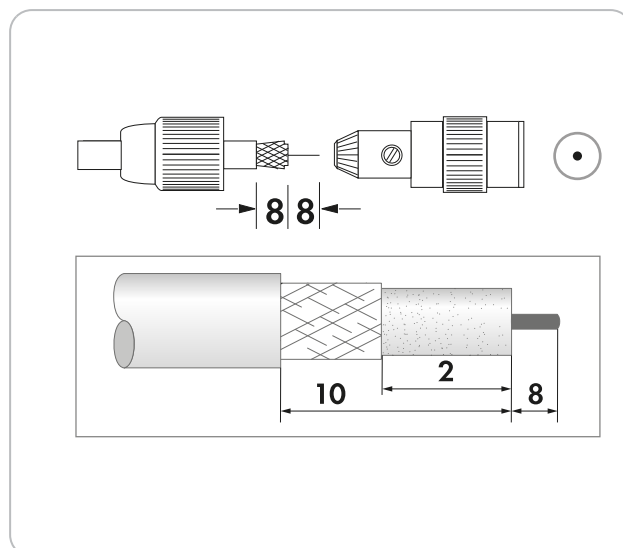

SET

IEC Connector 4-Piece Set

This SCHWAIGER® IEC connector is used to connect a coaxial cable to an antenna socket. The solid connector was designed with several changes of cable in mind. The inner

conductors are screwable. This connector allows for high-resolution reception quality.

ARTICLE INFORMATION

Article Nr
EAN

KST11 604
4004005601121

Last updated: 19.01.2017

(KST11 604)

- for connecting TVs and antenna amplifiers to an antenna socket
- screwable inner conductor
- very easy installation
- Quick plug system

TECHNICAL DATA

Material of product	plastic metal
Colour	white
Connections	1x IEC connector
Diameter	0.5 - 1.1 mm (inner conductor) 4 - 7.5 mm (cable)
Content (package)	4
packaging	polybag

Last updated: 19.01.2017