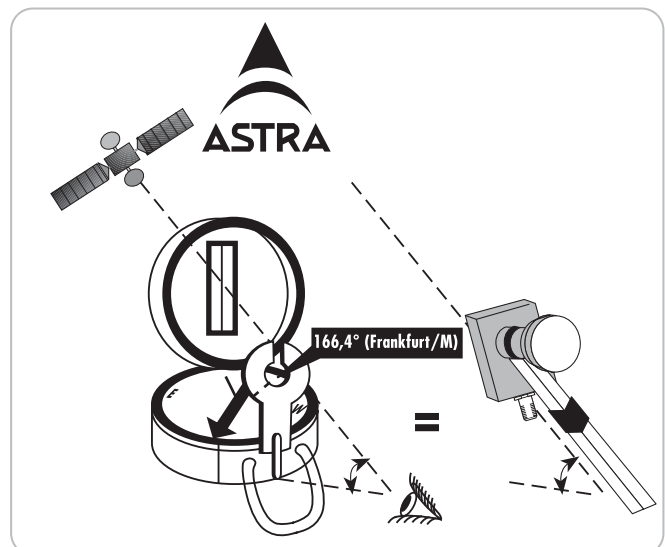

TECHNICAL DATA

quality	* Standard
Colour	black
packaging	sealed blister SBL07

Last updated: 23.03.2016