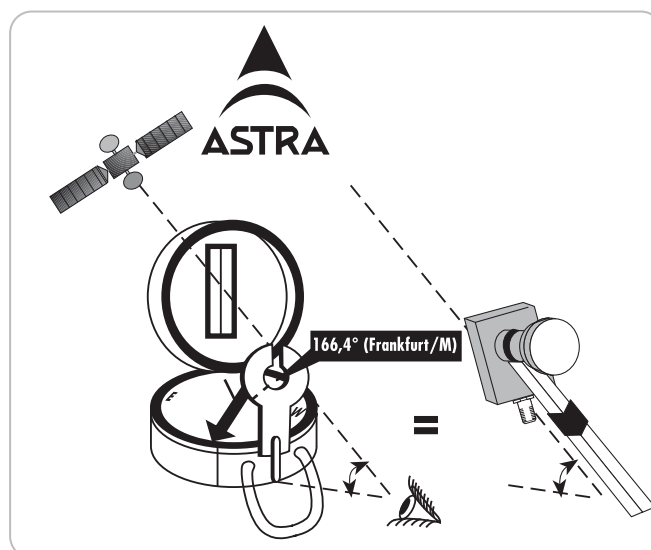

TECHNICAL DATA

Colour	black
packaging	sliding blister SF

Last updated: 23.03.2016