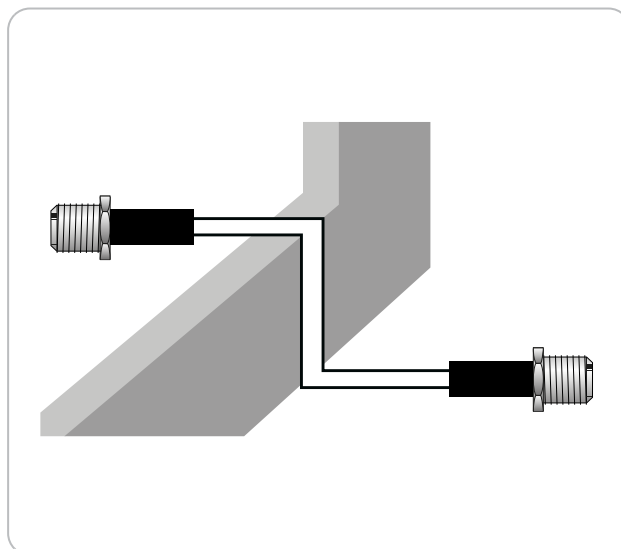

★ ★ ★
ULTIMATE

Ultra-Flat Window Feed-Through for coaxial cables

The ultra-flat SCHWAIGER® window feed-through is used to connect satellite cables. The flat cable is only 0.3 mm thick and can be fed through all common windows. When using this

cable, there is no need to drill a hole in a wall or a window frame.

ARTICLE INFORMATION

Article Nr
EAN

KFF44 531
4004005203301

Last updated: 23.03.2016

FEATURES (KFF44 531)

- flat cable for feeding satellite cables through windows
- suitable for all common windows
- no need for drilling through outside walls or window frames
- digital ready

TECHNICAL DATA

quality	*** Ultimate
Connections	2x F jack
Cable length	0.44 m
Colour	black
packaging	sealed blister SBL03

Last updated: 23.03.2016