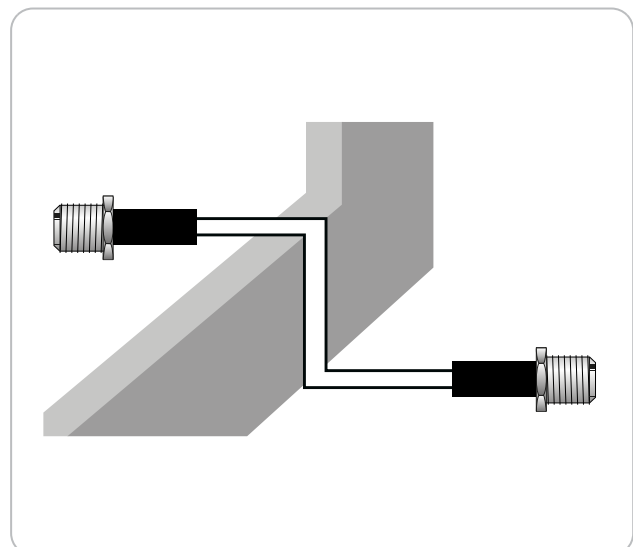

## Ultra-Flat Window Feed-Through for coaxial cables

The ultra-flat SCHWAIGER® window feed-through is used to connect satellite cables. The flat cable is only 0.3 mm thick and can be fed through all common windows. When using this

cable, there is no need to drill a hole in a wall or a window frame.

## FEATURES (KFF30 531)

- flat cable for feeding satellite cables through windows
- suitable for all common windows
- no need for drilling through outside walls or window frames
- digital ready

## TECHNICAL DATA

quality	*** Ultimate
Connections	2x F jack
Cable length	0.173 m
Colour	black
packaging	sealed blister SBL03

Last updated: 23.03.2016