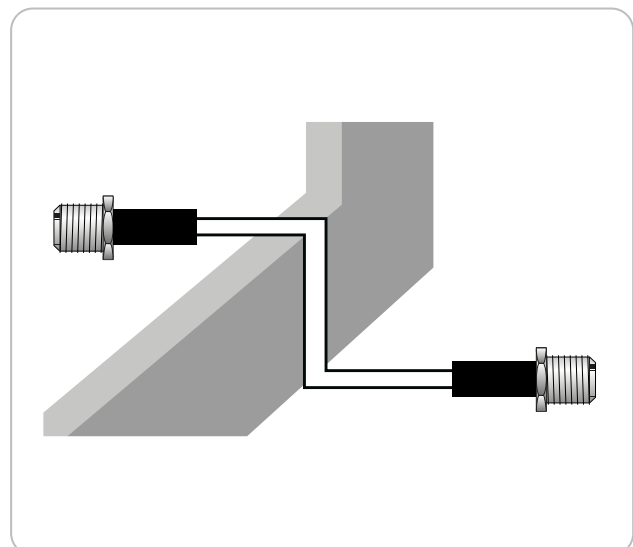

## Ultra-Flat Window Feed-Through

for coaxial cables

The ultra-flat SCHWAIGER® window feed-through is used to connect satellite cables. The flat cable is only 0.3 mm thick and can be fed through all common windows. When using this

cable, there is no need to drill a hole in a wall or a window frame.

## FEATURES (KFF30 031)

- flat cable for feeding satellite cables through windows
- suitable for all common windows
- no need for drilling through outside walls or window frames
- digital ready

## TECHNICAL DATA

Connections	2x F jack
Cable length	0.173 m
Colour	black
packaging	sliding blister 5a

Last updated: 23.03.2016