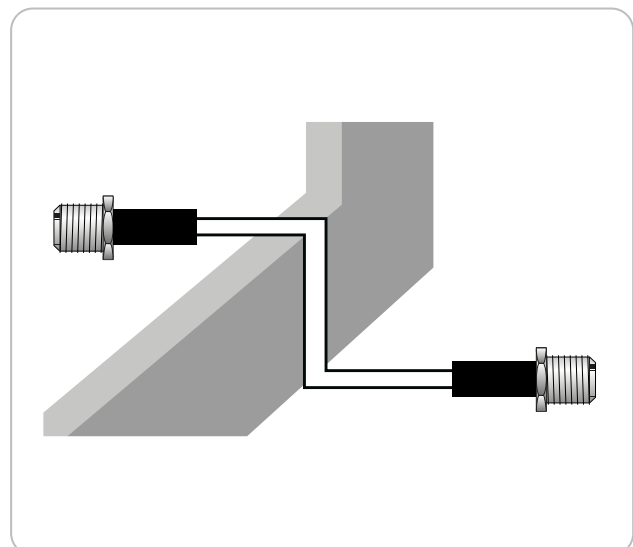

☆☆☆
STANDARD

Window Feed-Through

for coaxial cables

This SCHWAIGER® window feed-through is used to connect satellite cables. The cable is made of plastic and very flexible. It can be fed through all common kinds of windows. There is

no need for drilling through walls or window frames!

ARTICLE INFORMATION

Article Nr
EAN

KFF20 532
4004005504859

Last updated: 23.03.2016

FEATURES (KFF20 532)

- flexible, flat cable for feeding satellite cables through windows
- suitable for all common windows
- no need for drilling through outside walls or window frames

TECHNICAL DATA

| | |
|--------------|----------------------|
| quality | Basic |
| Connections | 2x F jack |
| Cable length | 0.25 m |
| Colour | white |
| packaging | sealed blister SBL03 |

Last updated: 23.03.2016