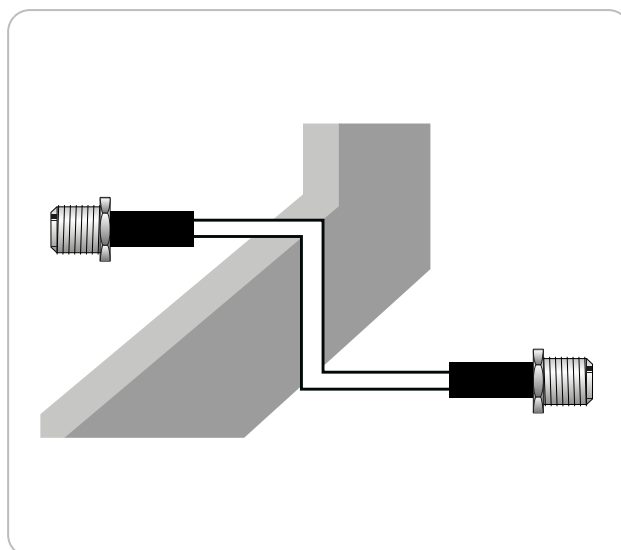

SAT

☆☆☆
STANDARD

Window Feed-Through

for coaxial cables

This SCHWAIGER® window feed-through is used to connect satellite cables. The cable is made of plastic and very flexible. It can be fed through all common kinds of windows. There is

no need for drilling through walls or window frames!

ARTICLE INFORMATION

Article Nr
EAN

KFF20 222
4004005202229

4 004005 202229

Last updated: 24.01.2017

(KFF20 222)

- flexible, flat cable for feeding satellite cables through windows
- suitable for all common windows
- no need for drilling through outside walls or window frames

TECHNICAL DATA

Connections	2x F jack
Colour	white
Cable length	0.25 m
Packaging	sliding blister 5a

Last updated: 24.01.2017