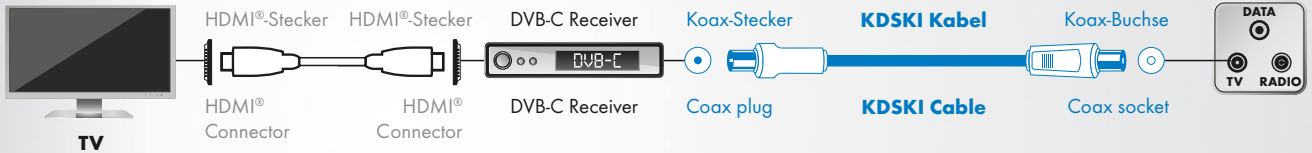

★★★
ULTIMATE

Modem connection cable for Self Install

IEC connector > IEC jack

This SCHWAIGER® TV connection cable for Self-Install is designed for higher requirements for high-resolution picture and sound transmissions. The TV connection cable for Self-Install is ideally suited for the connection between TV and multimedia sockets or between receiver

Variante / Variant 2

FEATURES (KDSKI75 532)

- receiver connection cable for connecting customer terminals, IEC plug to IEC coupling
- plug-in coupling (IEC female) designed with closed (unslopped) plug cylinder and internal spring cage
- type according to specification and approved for use in cable networks of Vodafone Kabel Deutschland GmbH (type KDG 1 TS 152)
- shielded three times for additional protection against electromagnetic interference
- shielding effect according to class A (+10 dB) DIN EN 60966-2-5
- scope of delivery: 1x TV connection cable